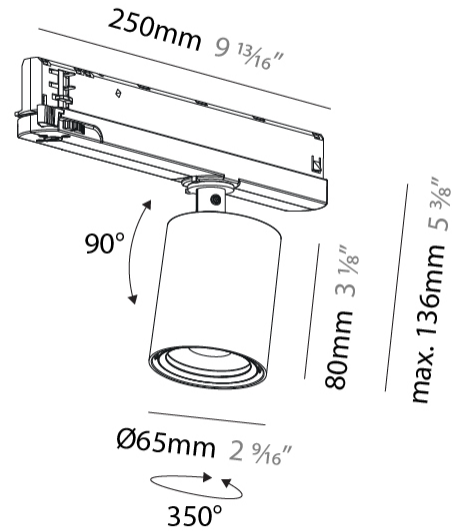

GENERAL

Series: Centriq
Subseries: Centriq In
Brand: Prolicht
Division: Architectural
Mounting Type: Track
Mounting Location: Ceiling
Subcategory: Spots

PHYSICAL

Shape: Cylinder
Diameter (mm): 65
Diameter (in): 2 ⁹/₁₆
Length (mm): 250
Length (in): 9 ¹³/₁₆
Height (mm): 136
Height (in): 5 ³/₈
Light Distribution: Adjustable / Direct
Weight (kg): 0.6
Fixture Finish: SSR / BKV / CWI / CRY / HAB / UFT / ITA / RUA / FTG / MYG / LOD / PUS / FRO / FUP / KIA / POP / BLS / SPG / MEY / GOH / GUM / CHC / COM / ABZ / JAG / OBR / MOS / ROR
Holder Finish: WHI / BLK
Accent Finish: SSR / BKV / CWI / CRY / HAB / LAG / UFT / ITA / RUA / RUR / MIC / FTG / MYG / TWT / LOD / PUS / FRO / FUP / KIA / POP / BLS / SPG / MEY / GOH / GUM / CHC / COM / ABZ / JAG
Fixture Material: Aluminum

ELECTRICAL

Lamp Type: LED (Zhaga Standard)
Input Wattage (W): 20
Total Output Wattage (W): 18.1
Dimming: Non-Dimmable / 0-10V Dimming
Driver Included: Yes
Driver Location: Integrated
Driver Type: Constant Current - 120Vac
Driver Class: Class 2
Input Voltage (V): 120

LED

Number of LEDs: 1
Color Temperature (°K): 2700 / 3000 / 3500 / 4000
Max. Delivered Lumen (lm): 1362 / 1467 / 1526 / 1557
Nominal Lumen (lm): 1672 / 1800 / 1872 / 1910
CRI: >90 CRI
Lamp Life (hrs): 50000

OPTICAL

Beam Angle: 12
Adjustability: Rotational 360°; Tilt 90° (±45°)

RATINGS AND CERTIFICATIONS

Certified By: Certified for North American Standards
IP rating: IP20